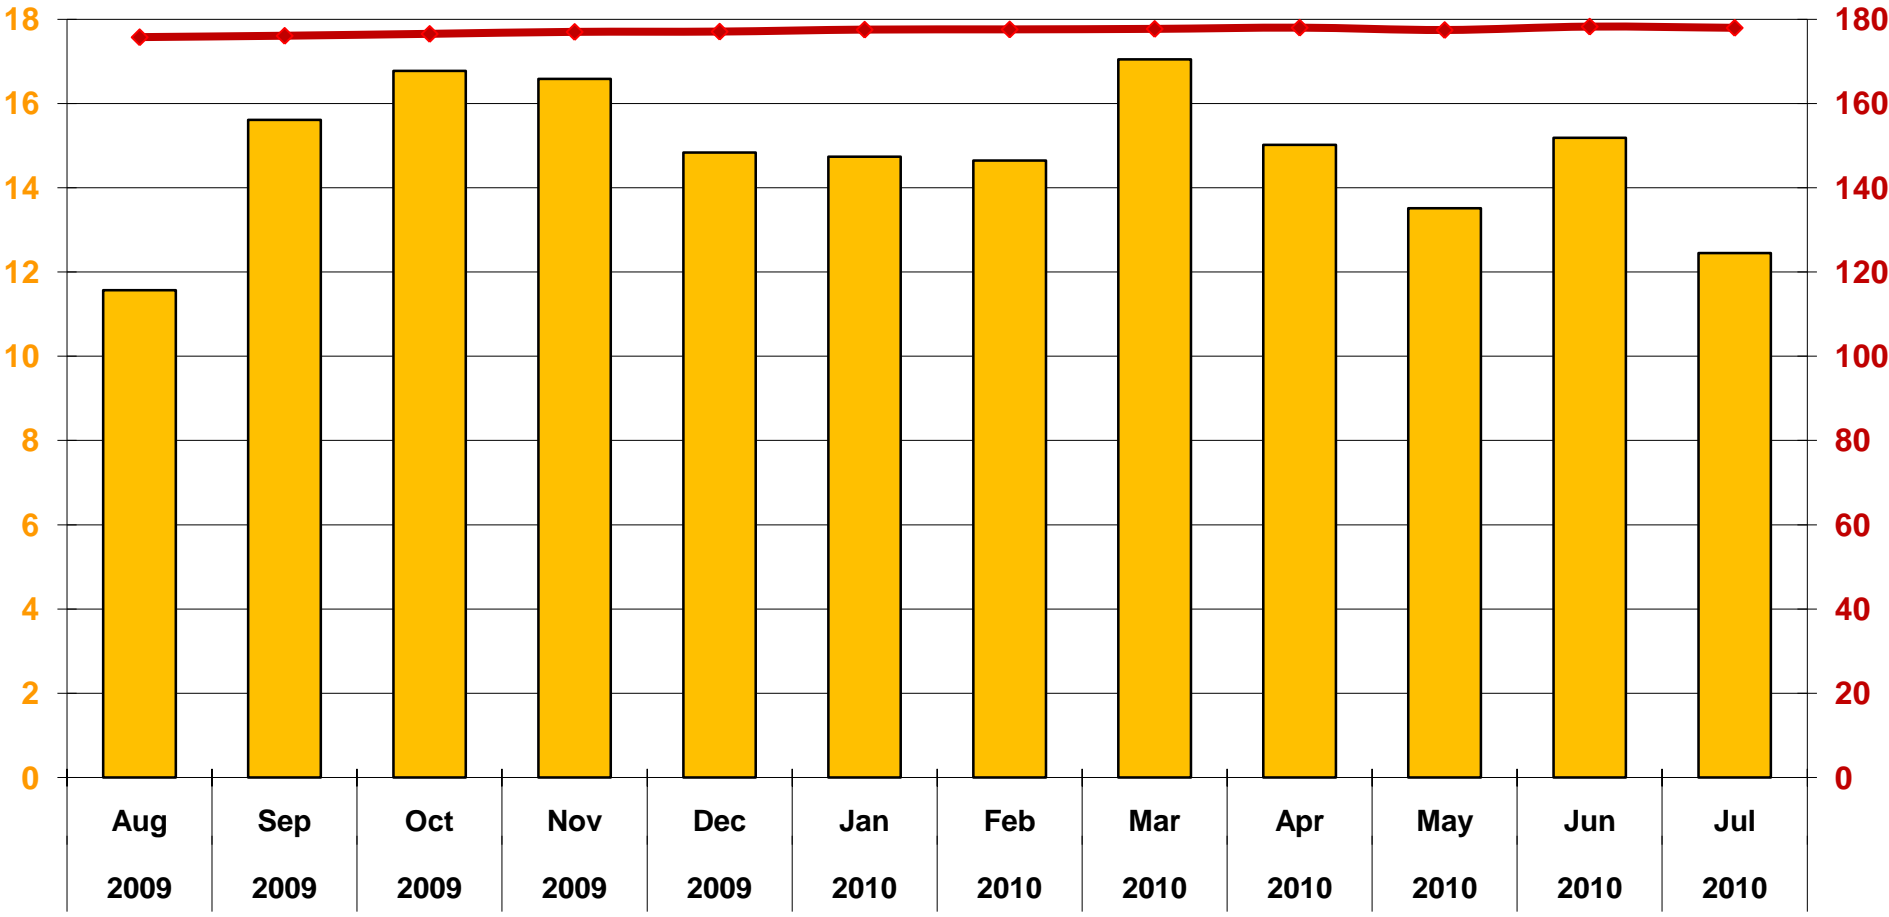

Chipknip payment transactions past 12 months (in millions)

■ Chipknip payments per month
 ◆ Total Chipknip payments 12-months rolling average