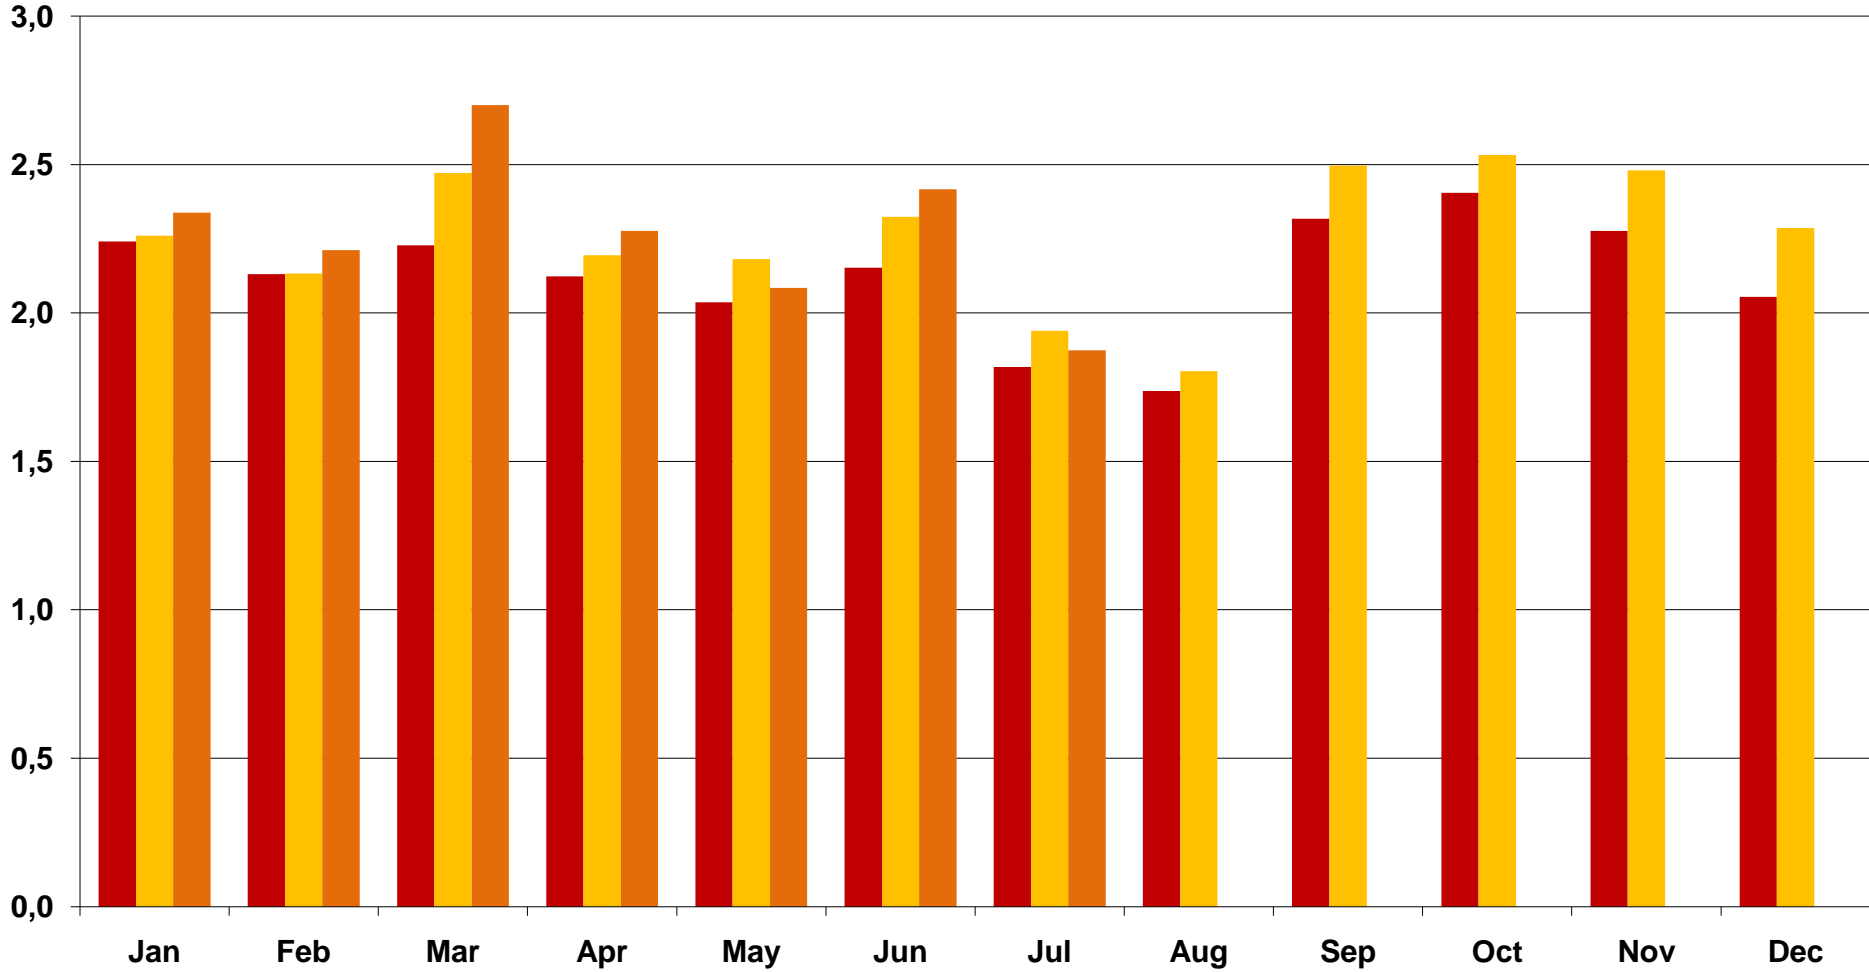

Chipknip loading transactions per month (in millions)

■ 2008 ■ 2009 ■ 2010