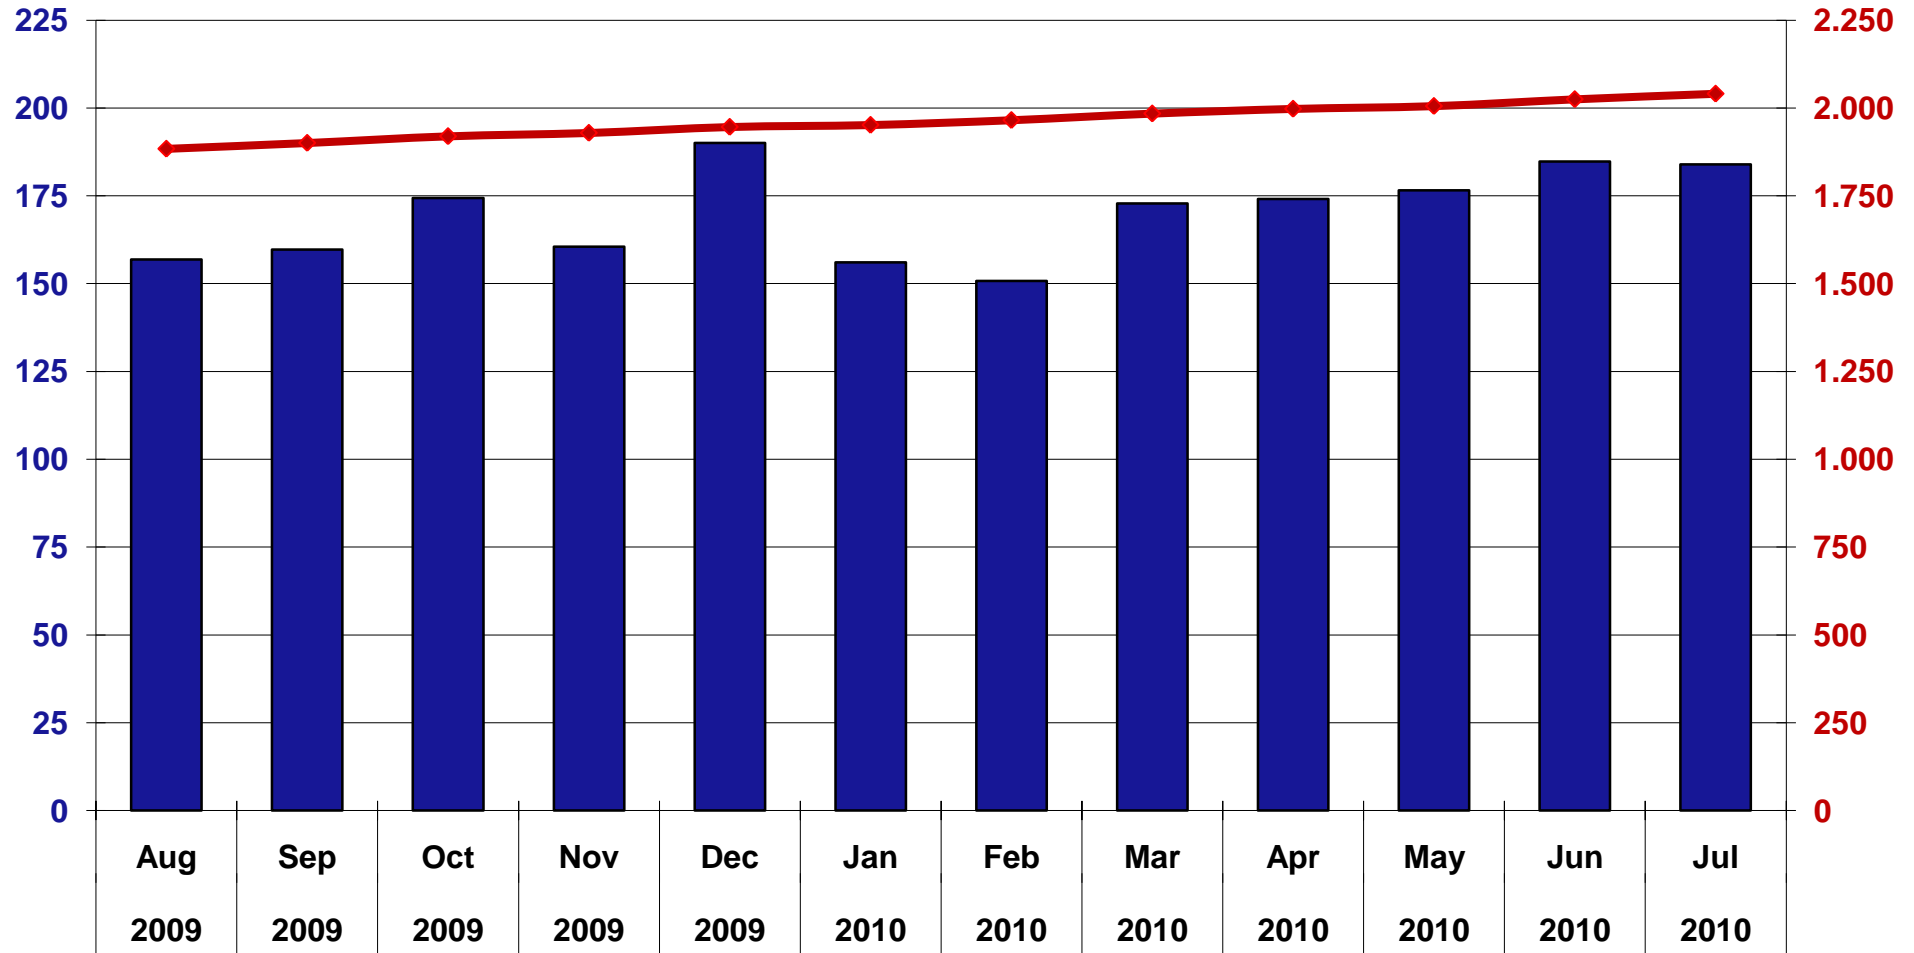

# PINtransactions in past 12 months (in millions)

■ PINtransactions per month    
 ◆ Total PINtrx 12-month rolling average